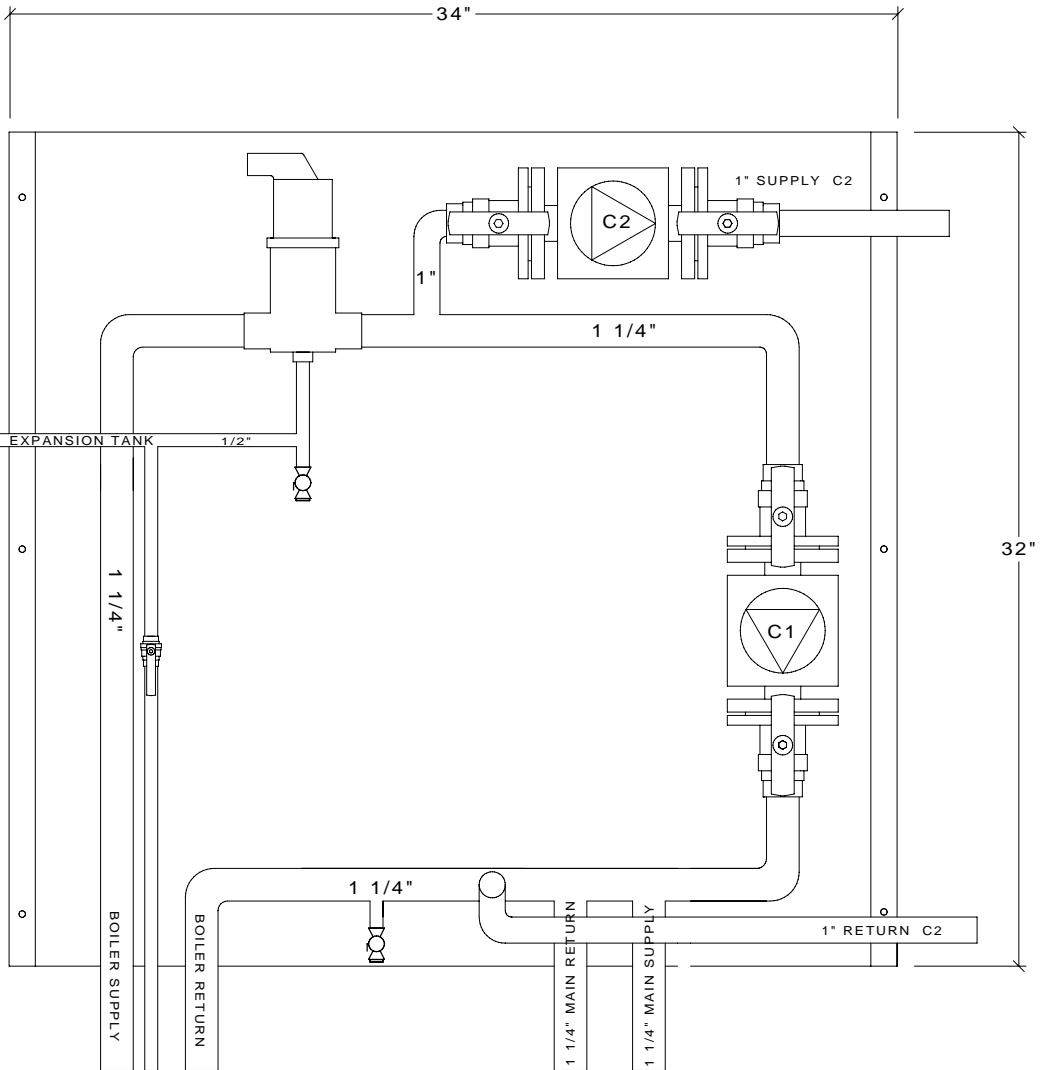

8 5/8"

SIDE  
VIEW

Legend

-  CIRCULATOR WITH SPRING CHECK VALVE
-  PURGE VALVE
-  ISOLATION VALVE
-  AIR VENT

DO NOT SCALE DRAWING, DIMENSIONS ARE IN INCHES

Drawn by:

BR

Type:

Primary Loop Station-NBF

Part Number:

HP800404

Model Number:

PLS-NBF-2LB